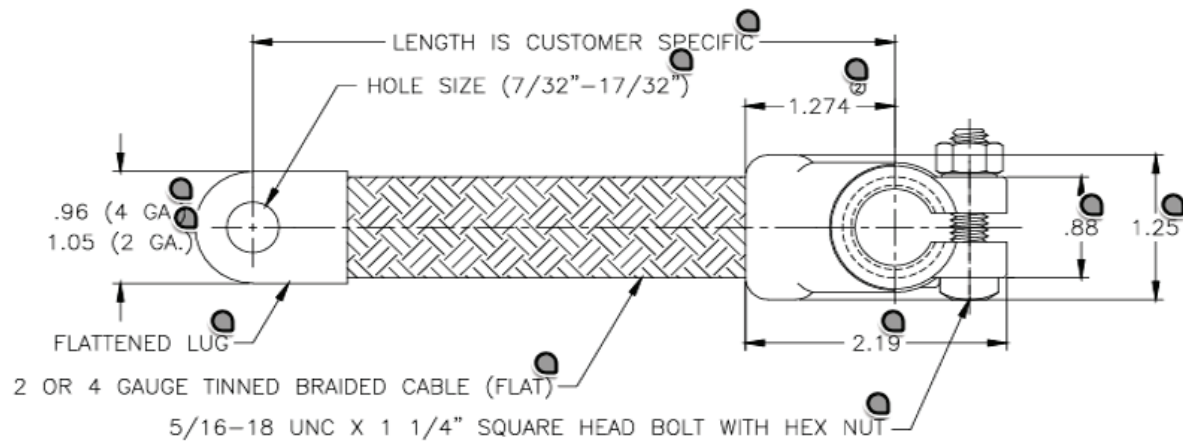

PART NUMBER	LENGTH	MATERIAL
209200	9"	FLAT TINNED BRAIDED COPPER
211200	11"	FLAT TINNED BRAIDED COPPER
214200	14"	FLAT TINNED BRAIDED COPPER
216200	16"	FLAT TINNED BRAIDED COPPER
219200	19"	FLAT TINNED BRAIDED COPPER
224200	24"	FLAT TINNED BRAIDED COPPER

	<p>BRAIDED GROUND STRAP, 2 GA</p>
<p>DIAGRAM NOT TO SCALE</p>	