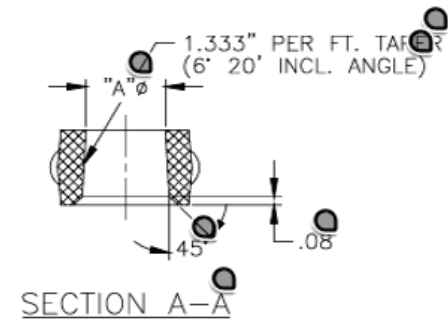

PART NUMBER	LENGTH	MATERIAL
209200	9"	FLAT TINNED BRAIDED COPPER
211200	11"	FLAT TINNED BRAIDED COPPER
214200	14"	FLAT TINNED BRAIDED COPPER
216200	16"	FLAT TINNED BRAIDED COPPER
219200	19"	FLAT TINNED BRAIDED COPPER
224200	24"	FLAT TINNED BRAIDED COPPER

	<p>BRAIDED GROUND STRAP, 2 GA</p>
<p>DIAGRAM NOT TO SCALE</p>	